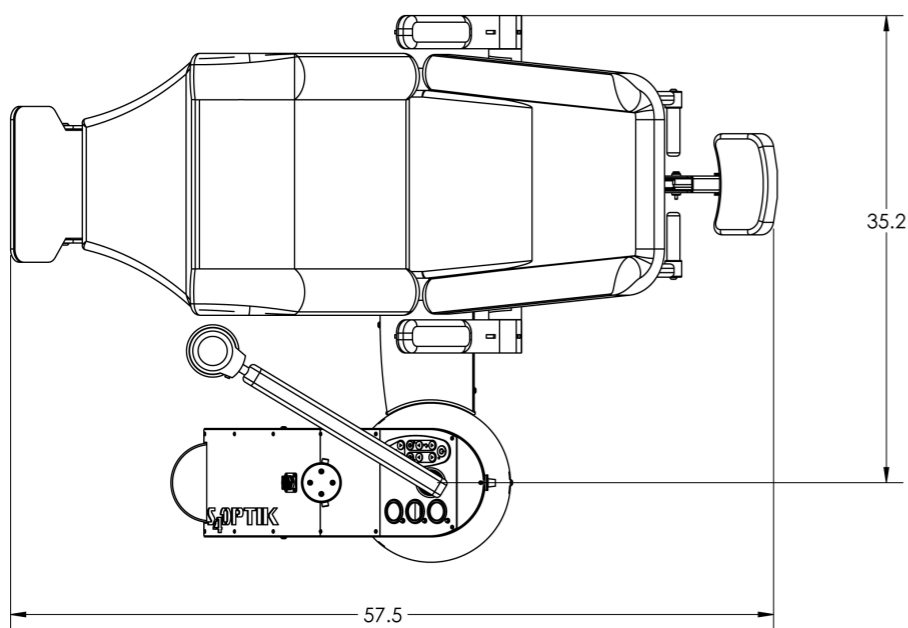

console options

Extra
Features

- Storage Tray
- Optional 3rd arm
- BIO Hanger

1000-CB specs

Shipping Weight: 445lbs

Gross Weight: 430lbs

Height Console: 29"

Height Pole: 68"

1800-CB specs

Shipping Weight: 465lbs
 Gross Weight: 405lbs
 Height Console: 29"
 Height Pole: 68"

2000-CB specs

Shipping Weight: 475lbs
 Gross Weight: 400lbs
 Height Console: 29"
 Height Pole: 68"

2500-CB

specs

Shipping Weight: 490lbs
 Gross Weight: 430lbs
 Height Console: 29"
 Height Pole: 68"