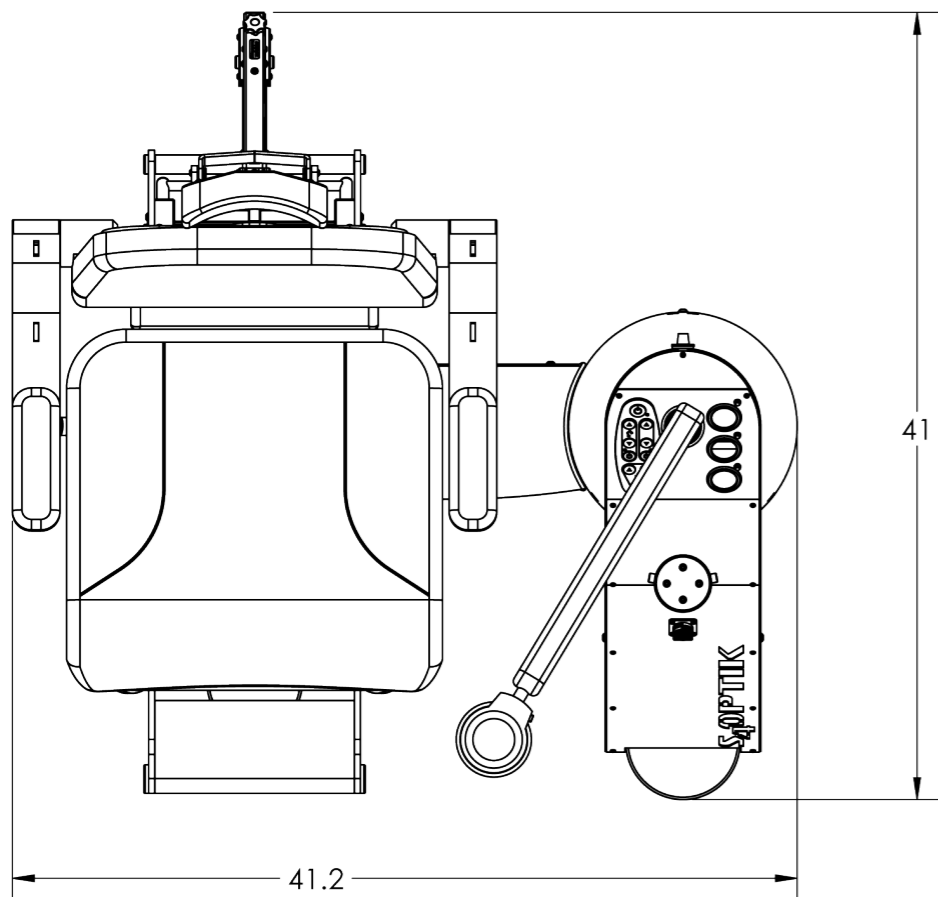

console options

Extra
Features

- Storage Tray
- Optional 3rd arm
- BIO Hanger

1000-CB specs

Shipping Weight: 445lbs

Gross Weight: 430lbs

Height Console: 29"

Height Pole: 68"

1800-CB specs

Shipping Weight: 465lbs
 Gross Weight: 405lbs
 Height Console: 29"
 Height Pole: 68"

2000-CB specs

Shipping Weight: 475lbs
 Gross Weight: 400lbs
 Height Console: 29"
 Height Pole: 68"

2500-CB

specs

Shipping Weight: 490lbs
 Gross Weight: 430lbs
 Height Console: 29"
 Height Pole: 68"