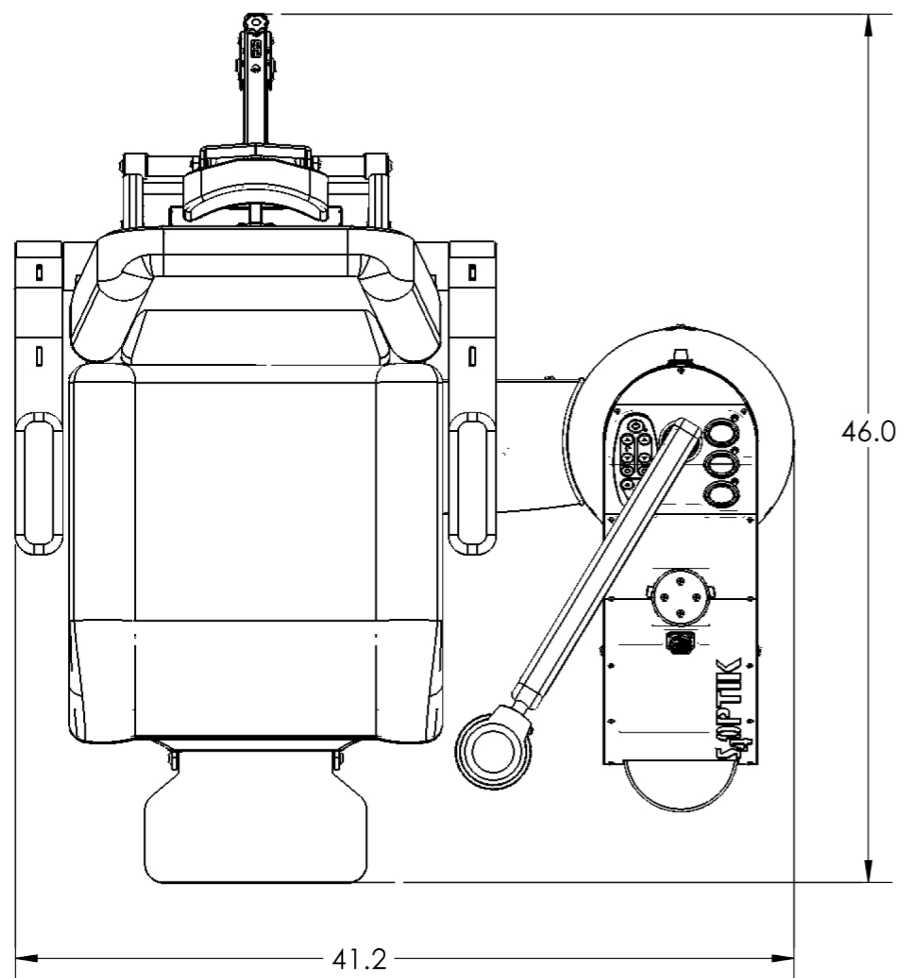

console options

Extra
Features

- Storage Tray
- Optional 3rd arm
- BIO Hanger

1000-CB specs

Shipping Weight: 445lbs

Gross Weight: 430lbs

Height Console: 29"

Height Pole: 68"

1800-CB specs

Shipping Weight: 465lbs
 Gross Weight: 405lbs
 Height Console: 29"
 Height Pole: 68"

2000-CB specs

Shipping Weight: 475lbs
 Gross Weight: 400lbs
 Height Console: 29"
 Height Pole: 68"

2500-CB

specs

Shipping Weight: 490lbs
 Gross Weight: 430lbs
 Height Console: 29"
 Height Pole: 68"