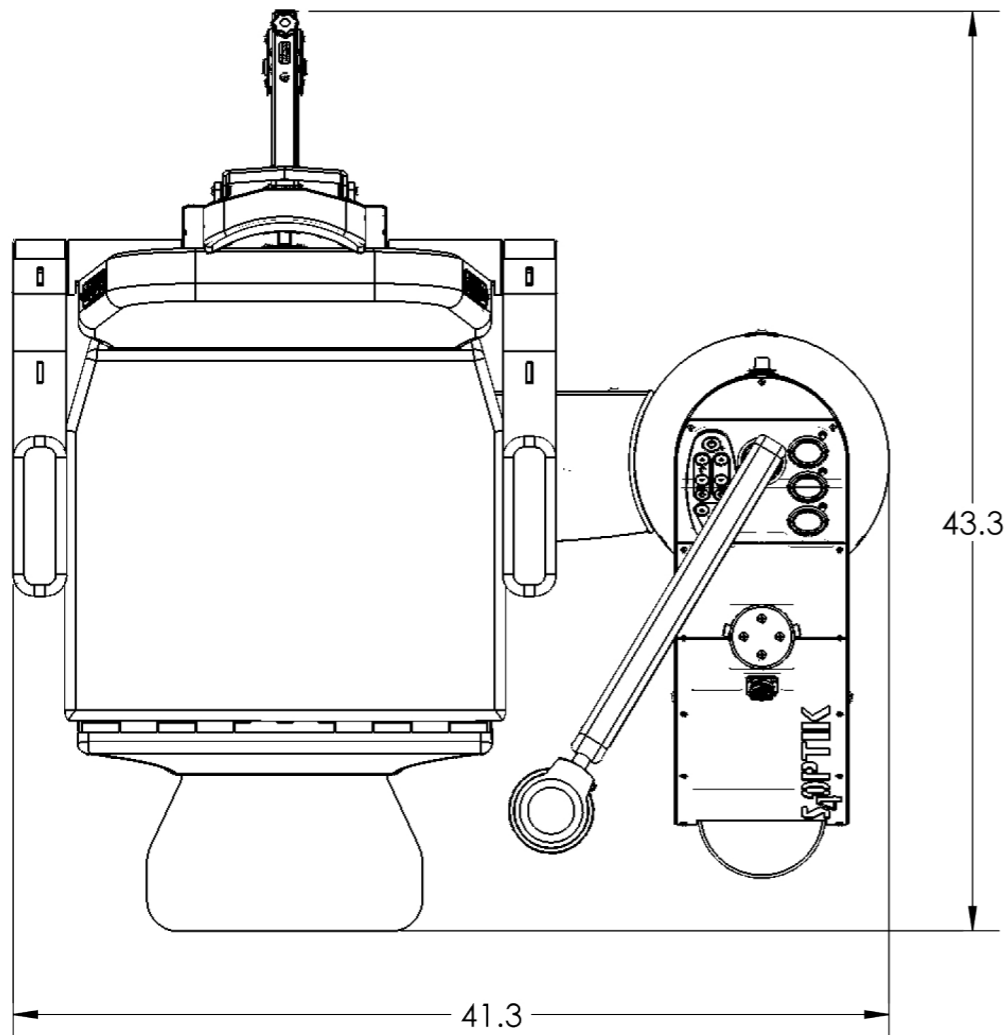

console options

Extra
Features

- Storage Tray
- Optional 3rd arm
- BIO Hanger

1000-CB specs

Shipping Weight: 445lbs

Gross Weight: 430lbs

Height Console: 29"

Height Pole: 68"

1800-CB specs

Shipping Weight: 465lbs
 Gross Weight: 405lbs
 Height Console: 29"
 Height Pole: 68"

2000-CB specs

Shipping Weight: 475lbs
 Gross Weight: 400lbs
 Height Console: 29"
 Height Pole: 68"

2500-CB

specs

Shipping Weight: 490lbs
 Gross Weight: 430lbs
 Height Console: 29"
 Height Pole: 68"