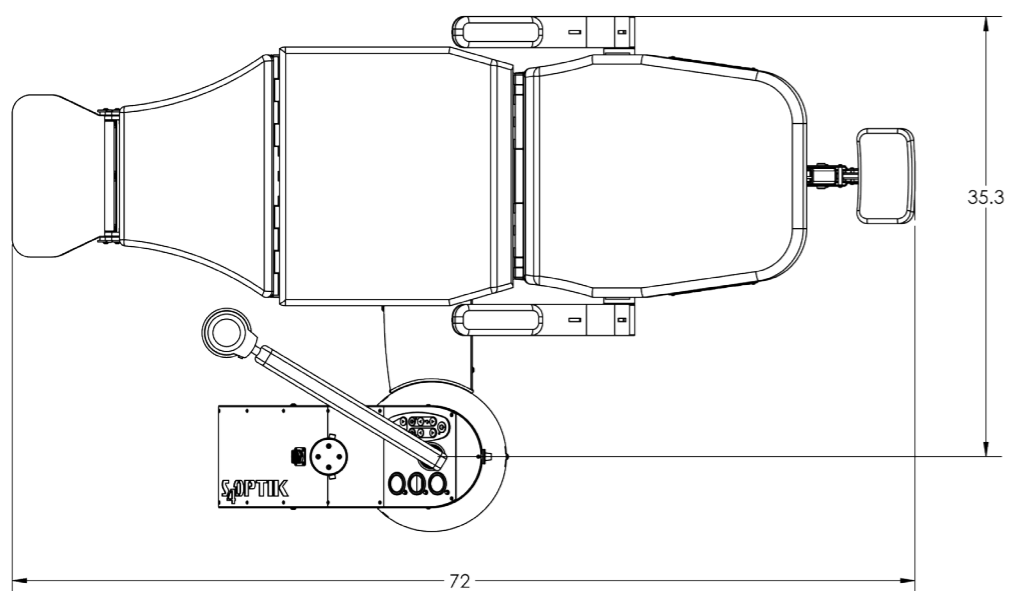

console options

Extra
Features

- Storage Tray
- Optional 3rd arm
- BIO Hanger

1000-CB specs

Shipping Weight: 445lbs

Gross Weight: 430lbs

Height Console: 29"

Height Pole: 68"

1800-CB specs

Shipping Weight: 465lbs
 Gross Weight: 405lbs
 Height Console: 29"
 Height Pole: 68"

2000-CB specs

Shipping Weight: 475lbs
 Gross Weight: 400lbs
 Height Console: 29"
 Height Pole: 68"

2500-CB

specs

Shipping Weight: 490lbs
 Gross Weight: 430lbs
 Height Console: 29"
 Height Pole: 68"