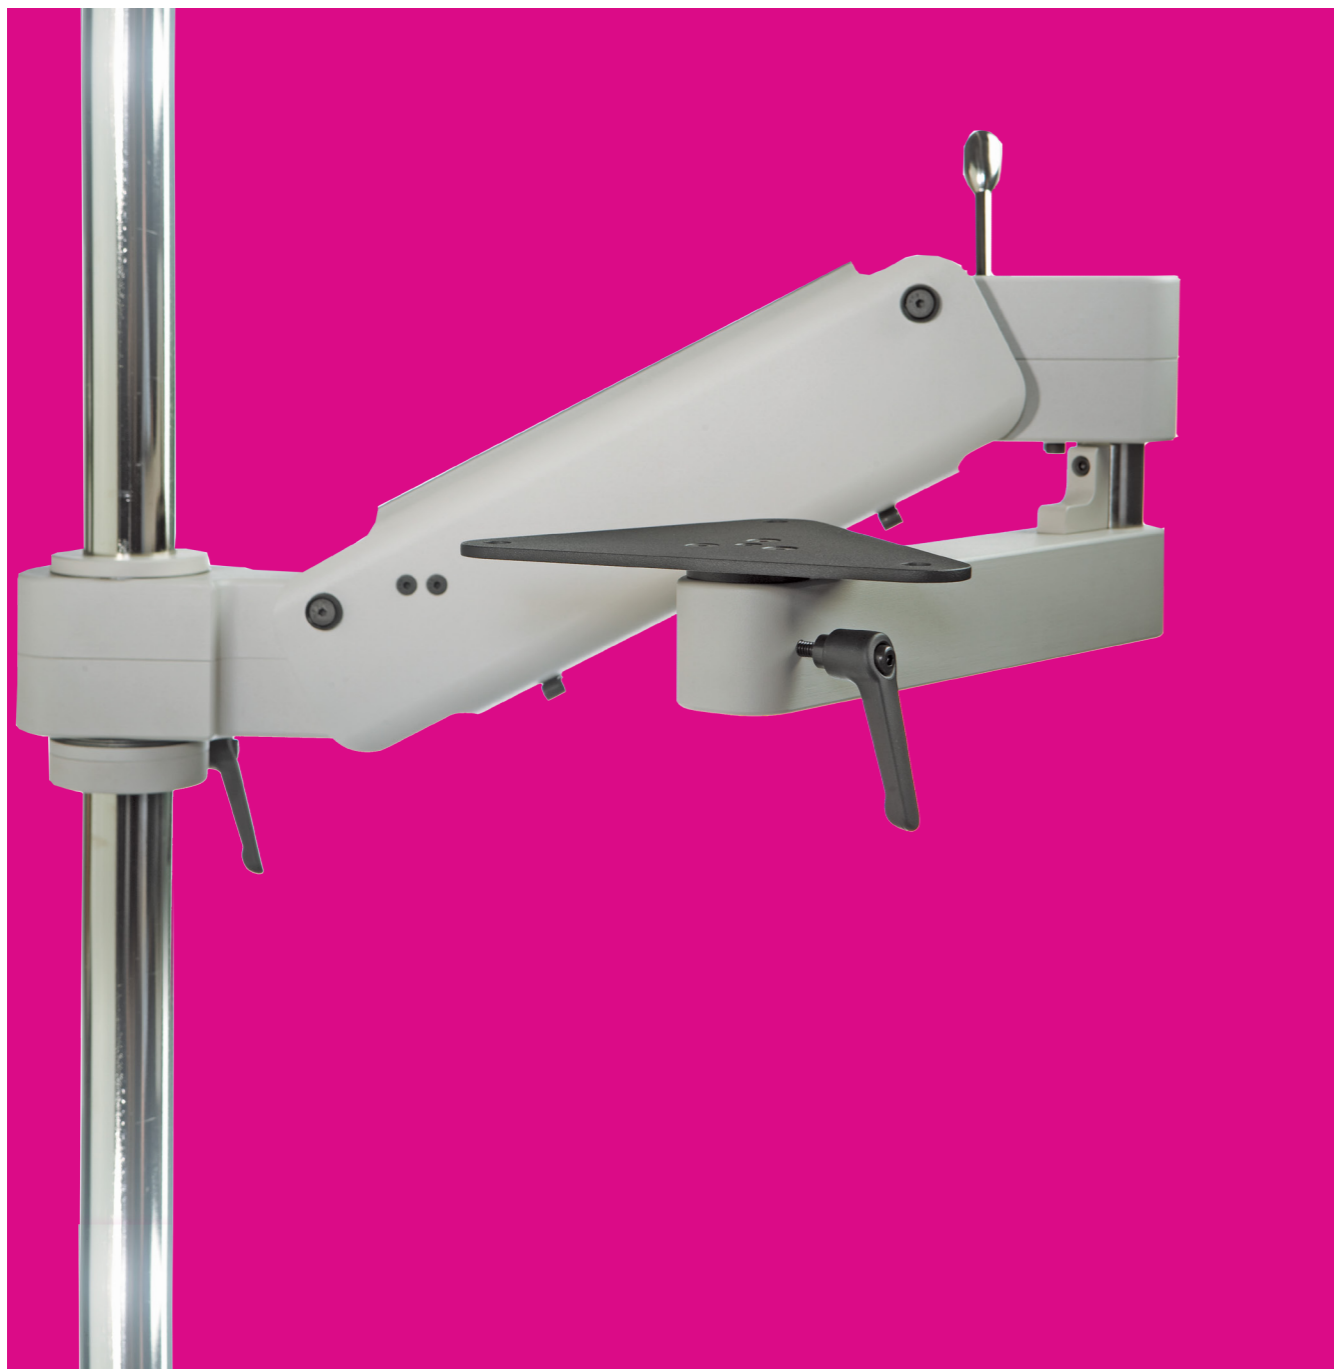

stand features

Slit Lamp Arm

- Add a superior achievement in engineering to your practice with this fully counterbalanced arm featuring full function and range
- Convenient lock/release mechanism at your fingertips
- Easily accommodate all patients, including those in wheelchairs, with 13.5" (34.2cm) range of travel and counter balance up to 60lbs (27.2kg)
- Choose from right-handed or left-handed up/down switch configuration with reversible arm positioning

stand features

Halogen Overhead Light

- Combine form and function with the modern design of this long-lasting halogen lamp
- Use bright, direct light for general lighting or minor procedures
- Rely on durable metal lamp arm construction for stable, one-handed movements
- Safe, low-voltage (12V) overhead lamp

stand features

Upper Arm (Refractor)

- Support natural and comfortable hand movements with the lock/release lever
- Engage a single lock mechanism in all three dimensions (forward/backward/vertical)
- Enjoy precise and effortless positioning with the 12.5" (31.75cm) vertical range and counter balance up to 20lbs (9.1kg)

console features

- three rechargeable wells for hand instruments
- up/down and auto return for chair
 - BIO power source with rheostat
- overhead light control with rheostat
 - main power on/off switching