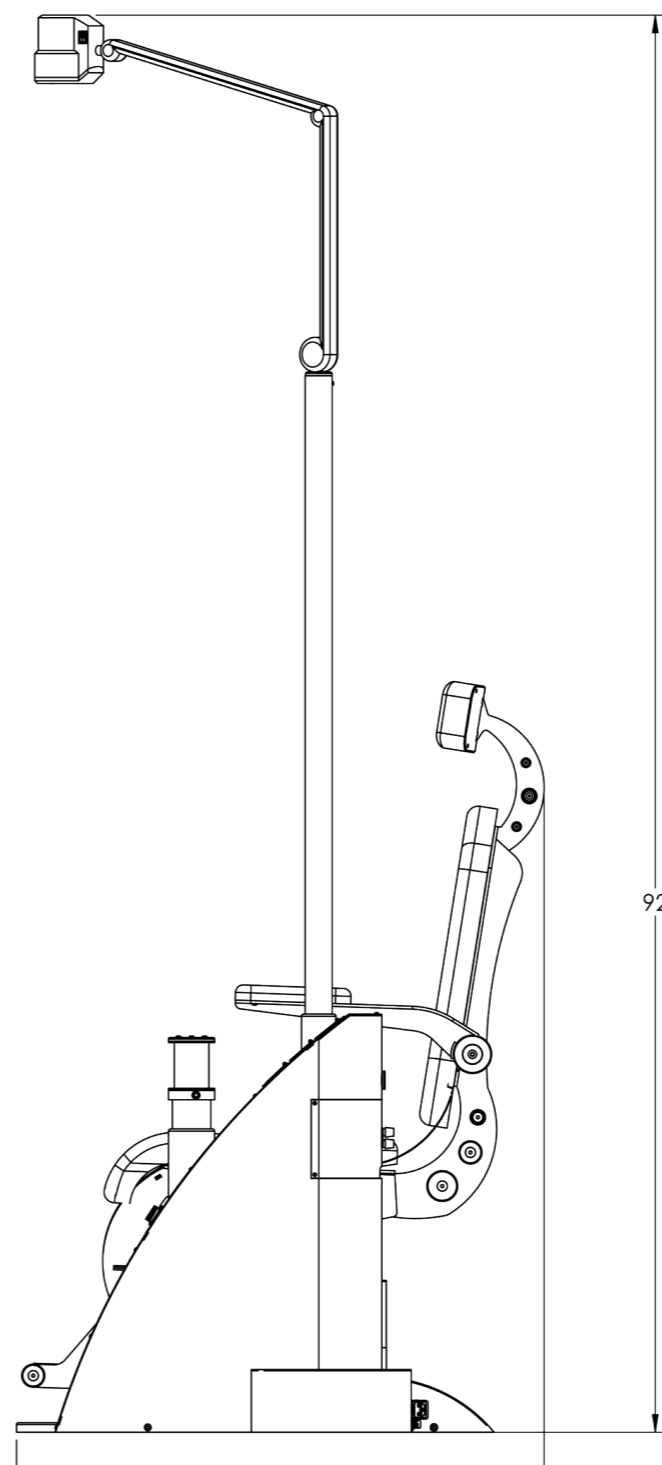

console features

- three rechargeable wells for hand instruments
- up/down and auto return for chair
 - BIO power source with rheostat
- overhead light control with rheostat
 - main power on/off switching

console options

Extra
Features

- Storage Tray
- Optional 3rd arm
- BIO Hanger

1000-CB specs

Shipping Weight: 445lbs

Gross Weight: 430lbs

Height Console: 29"

Height Pole: 68"

1800-CB specs

Shipping Weight: 465lbs
 Gross Weight: 405lbs
 Height Console: 29"
 Height Pole: 68"

2000-CB specs

Shipping Weight: 475lbs
 Gross Weight: 400lbs
 Height Console: 29"
 Height Pole: 68"

2500-CB

specs

Shipping Weight: 490lbs
 Gross Weight: 430lbs
 Height Console: 29"
 Height Pole: 68"