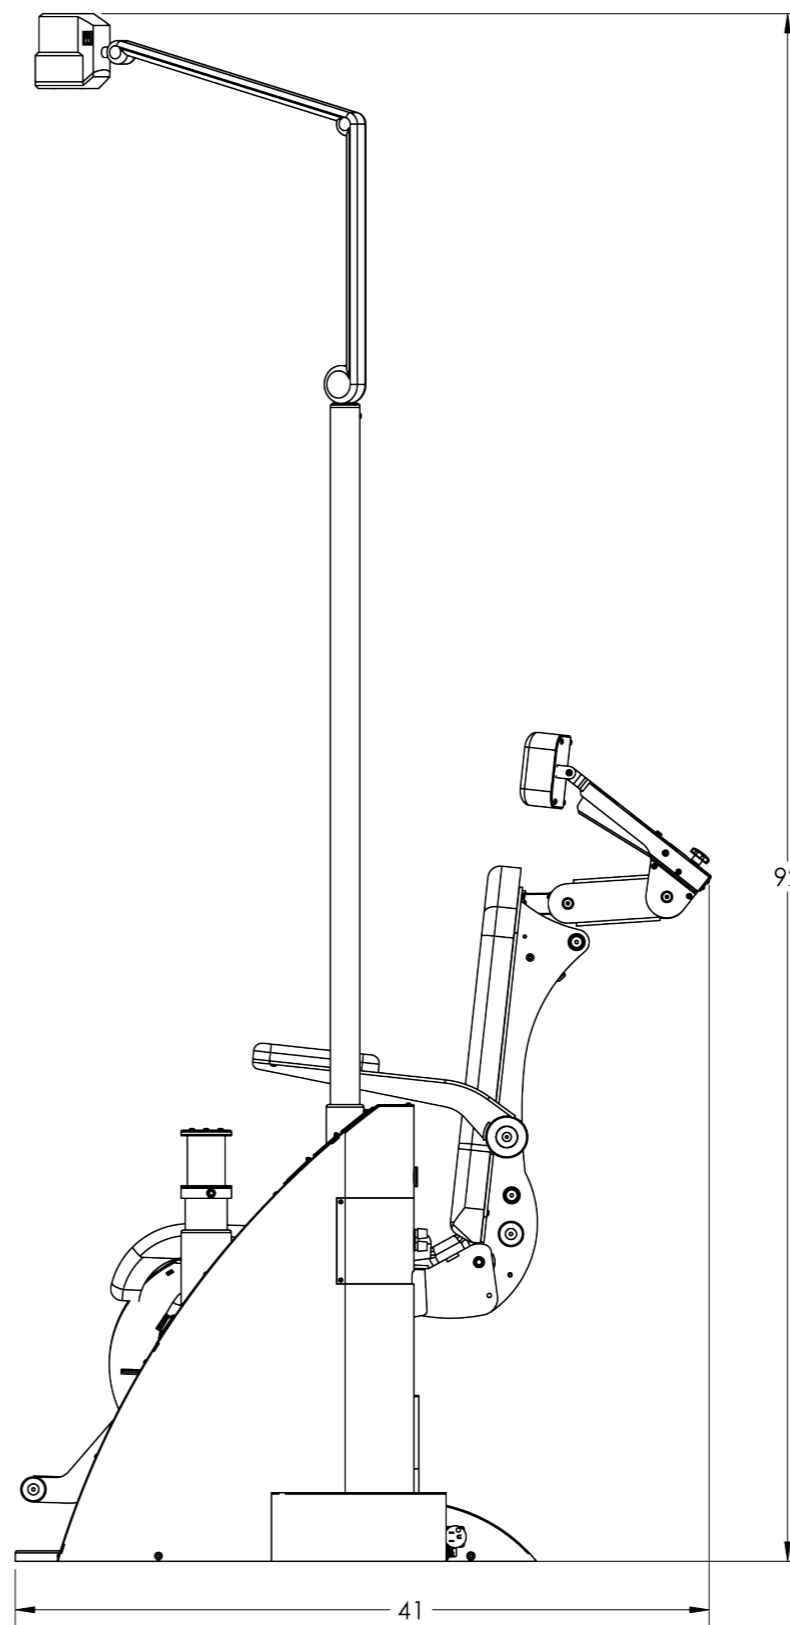

stand features

Upper Arm (Refractor)

- Support natural and comfortable hand movements with the lock/release lever
- Engage a single lock mechanism in all three dimensions (forward/backward/vertical)
- Enjoy precise and effortless positioning with the 12.5" (31.75cm) vertical range and counter balance up to 20lbs (9.1kg)

console options

Extra
Features

- Storage Tray
- Optional 3rd arm
- BIO Hanger

1000-CB specs

Shipping Weight: 445lbs

Gross Weight: 430lbs

Height Console: 29"

Height Pole: 68"

1800-CB specs

Shipping Weight: 465lbs
 Gross Weight: 405lbs
 Height Console: 29"
 Height Pole: 68"

2000-CB specs

Shipping Weight: 475lbs
 Gross Weight: 400lbs
 Height Console: 29"
 Height Pole: 68"

2500-CB

specs

Shipping Weight: 490lbs
 Gross Weight: 430lbs
 Height Console: 29"
 Height Pole: 68"