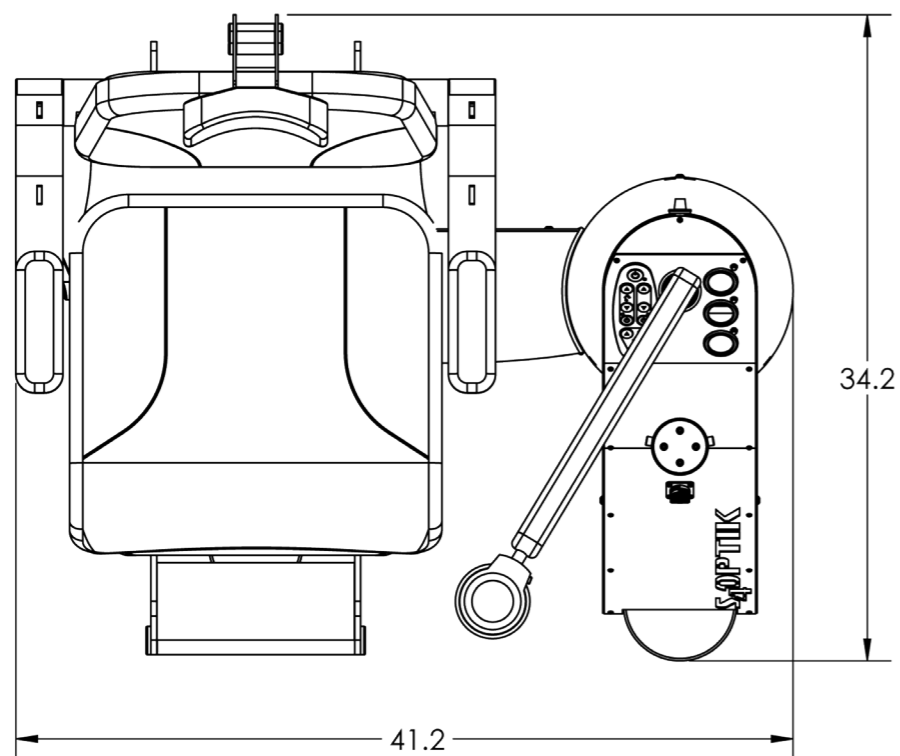

console features

- three rechargeable wells for hand instruments
- up/down and auto return for chair
 - BIO power source with rheostat
- overhead light control with rheostat
 - main power on/off switching

console options

Extra
Features

- Storage Tray
- Optional 3rd arm
- BIO Hanger

1000-CB specs

Shipping Weight: 445lbs

Gross Weight: 430lbs

Height Console: 29"

Height Pole: 68"

1800-CB specs

Shipping Weight: 465lbs
 Gross Weight: 405lbs
 Height Console: 29"
 Height Pole: 68"

2000-CB specs

Shipping Weight: 475lbs
 Gross Weight: 400lbs
 Height Console: 29"
 Height Pole: 68"

2500-CB

specs

Shipping Weight: 490lbs
 Gross Weight: 430lbs
 Height Console: 29"
 Height Pole: 68"