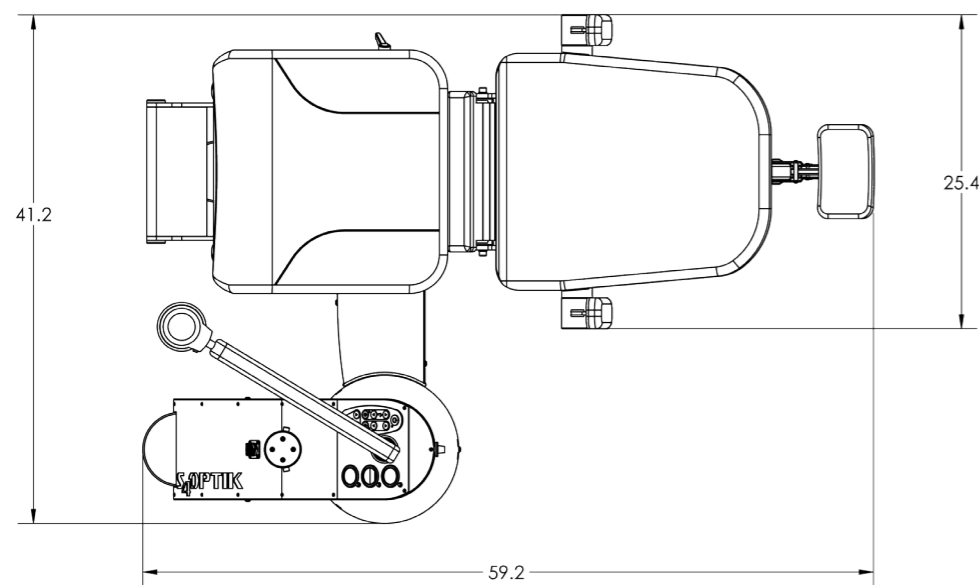

console options

Extra
Features

- Storage Tray
- Optional 3rd arm
- BIO Hanger

1000-CB specs

Shipping Weight: 445lbs

Gross Weight: 430lbs

Height Console: 29"

Height Pole: 68"

1800-CB specs

Shipping Weight: 465lbs
 Gross Weight: 405lbs
 Height Console: 29"
 Height Pole: 68"

2000-CB specs

Shipping Weight: 475lbs
 Gross Weight: 400lbs
 Height Console: 29"
 Height Pole: 68"

2500-CB

specs

Shipping Weight: 490lbs
 Gross Weight: 430lbs
 Height Console: 29"
 Height Pole: 68"