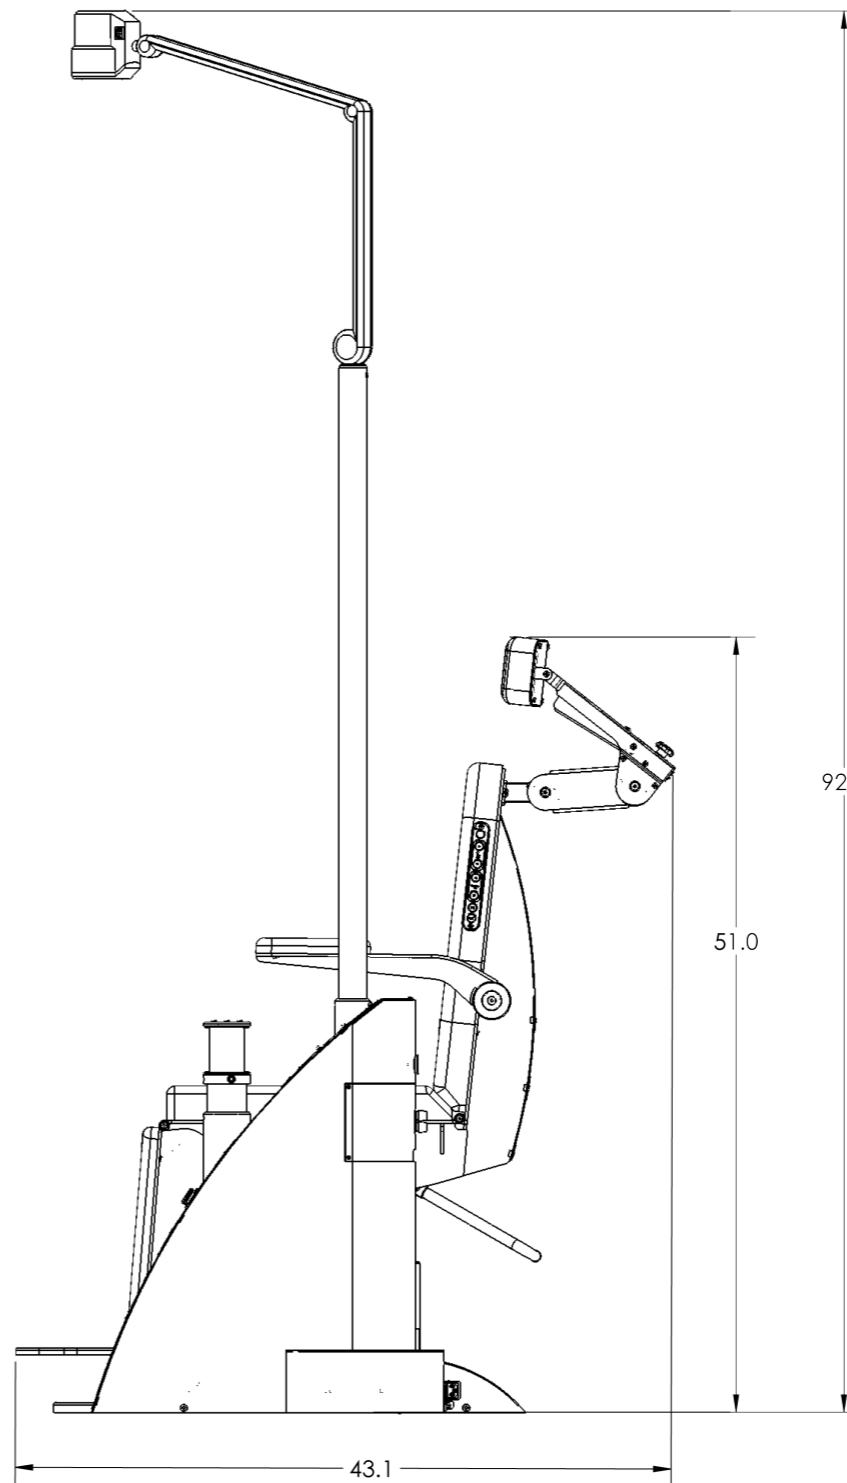

stand features

Upper Arm (Refractor)

- Support natural and comfortable hand movements with the lock/release lever
- Engage a single lock mechanism in all three dimensions (forward/backward/vertical)
- Enjoy precise and effortless positioning with the 12.5" (31.75cm) vertical range and counter balance up to 20lbs (9.1kg)

console options

Extra
Features

- Storage Tray
- Optional 3rd arm
- BIO Hanger

1000-CB specs

Shipping Weight: 445lbs

Gross Weight: 430lbs

Height Console: 29"

Height Pole: 68"

1800-CB specs

Shipping Weight: 465lbs
 Gross Weight: 405lbs
 Height Console: 29"
 Height Pole: 68"

2000-CB specs

Shipping Weight: 475lbs
 Gross Weight: 400lbs
 Height Console: 29"
 Height Pole: 68"

2500-CB

specs

Shipping Weight: 490lbs
 Gross Weight: 430lbs
 Height Console: 29"
 Height Pole: 68"