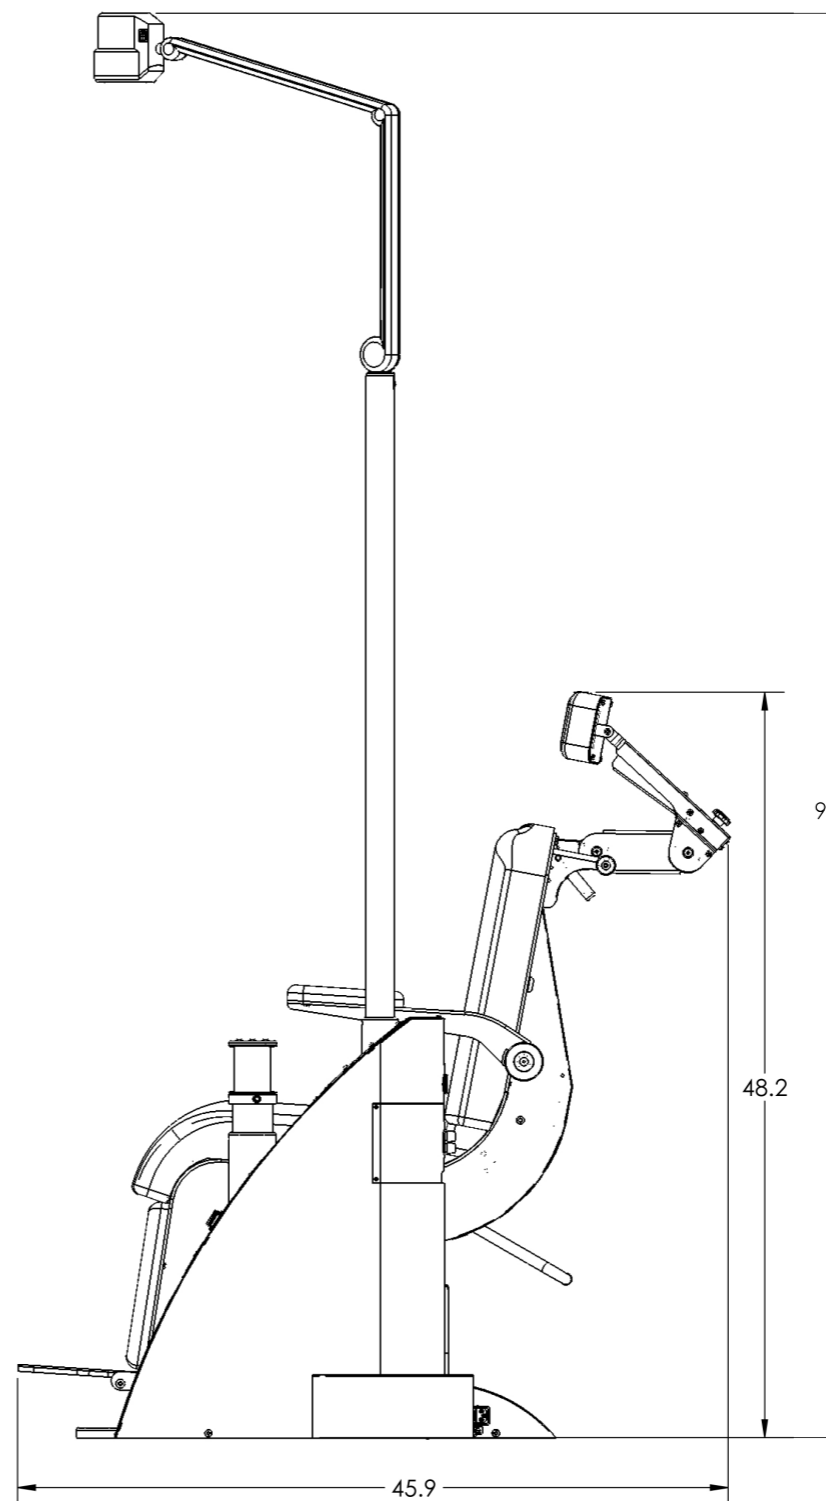

stand features

Upper Arm (Refractor)

- Support natural and comfortable hand movements with the lock/release lever
- Engage a single lock mechanism in all three dimensions (forward/backward/vertical)
- Enjoy precise and effortless positioning with the 12.5" (31.75cm) vertical range and counter balance up to 20lbs (9.1kg)

console options

Extra
Features

- Storage Tray
- Optional 3rd arm
- BIO Hanger

1000-CB specs

Shipping Weight: 445lbs

Gross Weight: 430lbs

Height Console: 29"

Height Pole: 68"

1800-CB specs

Shipping Weight: 465lbs
 Gross Weight: 405lbs
 Height Console: 29"
 Height Pole: 68"

2000-CB specs

Shipping Weight: 475lbs
 Gross Weight: 400lbs
 Height Console: 29"
 Height Pole: 68"

2500-CB

specs

Shipping Weight: 490lbs
 Gross Weight: 430lbs
 Height Console: 29"
 Height Pole: 68"